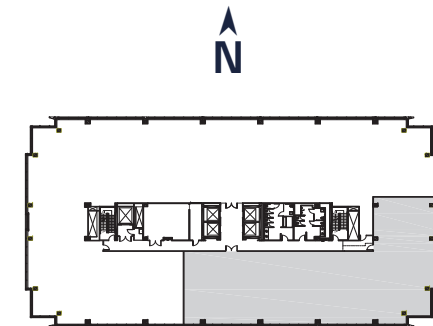

W/800

800 Waterford Way, Miami, FL 33126

SUITE 350

8,076 SF

[VIDEO TOUR](#)

WATERFORD
BUSINESS DISTRICT

Juan Ruiz
Vice Chairman
305.577.0251
juan.ruiz@blancacre.com

Andres del Corral
Executive Vice President
305.577.0271
andres.delcorral@blancacre.com