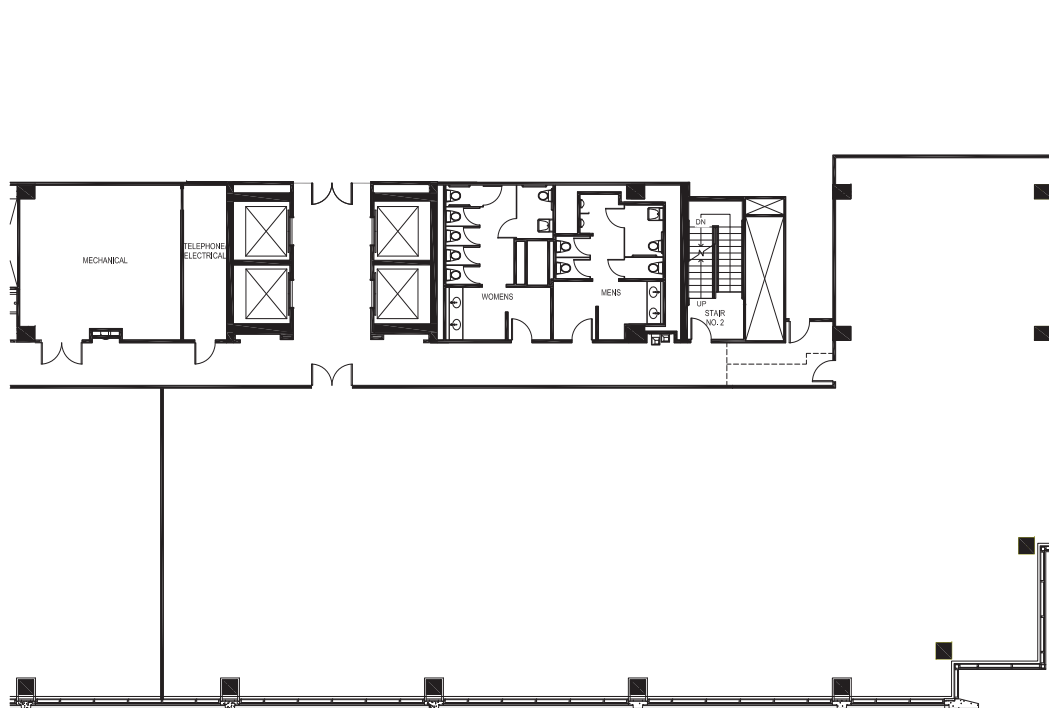

W/800

800 Waterford Way, Miami, FL 33126

SUITE 350

8,076 SF

[VIDEO TOUR](#)

WATERFORD
BUSINESS DISTRICT

Juan Ruiz
Vice Chairman
305.577.0251
juan.ruiz@blancacre.com

Andres del Corral
Executive Vice President
305.577.0271
andres.delcorral@blancacre.com